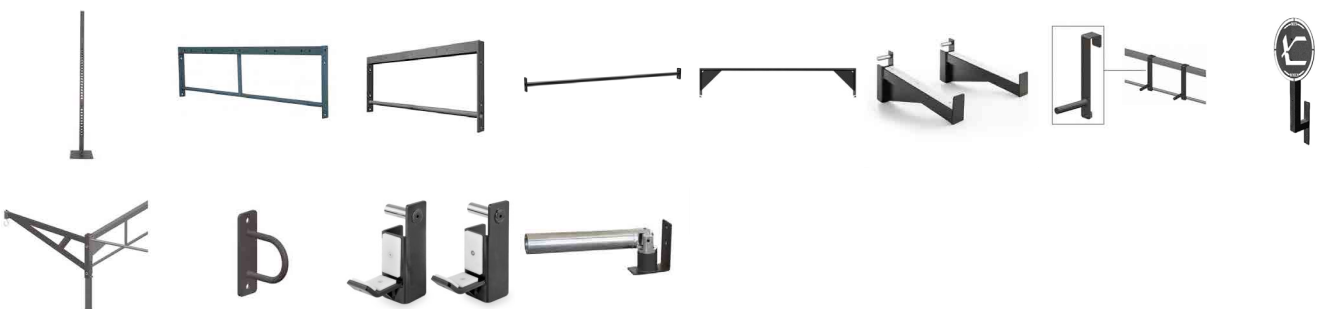

Description	Code	List Price
Basic Upright (250cm)	GG-MOD-01	£135
Basic Pull Up Frame (168cm)	GG-MOD-02	£105
Basic Pull Up Frame (108cm)	GG-MOD-03	£90
Ladder Bar (168cm)	GG-MOD-04	£50
Ladder Side Bar (168cm)	GG-MOD-05	£60
Safety Spotter Arm	GG-MOD-06	£165
Parallel Grip Pull-Up Handle	GG-MOD-07	£30
Wall Ball Target	GG-MOD-08	£100
Punch Bag Bracket (Arm)	GG-MOD-09	£120
Training Rope Anchor	GG-MOD-10	£22
J-Hooks	GG-MOD-11	£55
Core Trainer Fulcrum Set	GG-MOD-12	£92