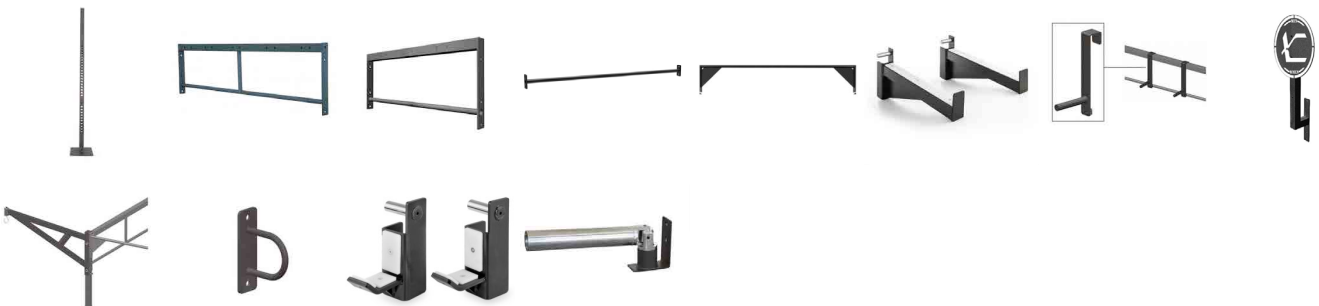

Description	Code	List Price
Basic Upright (250cm)	GG-MOD-01	£135
Basic Pull Up Frame (168cm)	GG-MOD-02	£105
Basic Pull Up Frame (108cm)	GG-MOD-03	£90
Ladder Bar (168cm)	GG-MOD-04	£50
Ladder Side Bar (168cm)	GG-MOD-05	£60
Safety Spotter Arm	GG-MOD-06	£165
Parallel Grip Pull-Up Handle	GG-MOD-07	£30
Wall Ball Target	GG-MOD-08	£100
Punch Bag Bracket (Arm)	GG-MOD-09	£120
Training Rope Anchor	GG-MOD-10	£22
J-Hooks	GG-MOD-11	£55
Core Trainer Fulcrum Set	GG-MOD-12	£92